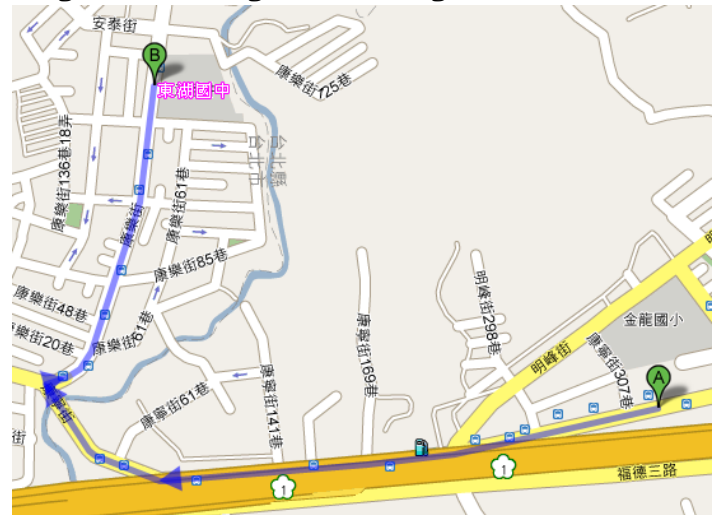

Map of Taipei Municipal Dong-Hu Junior High School

Address : No.131, Kang-Le St., Nei-Hu District, Taipei City

BUS :

1. 281、284、287、287 (Shuttle)、53、630、646、646 (Shuttle)、903、小1、小1 (Shuttle)、Blue12
2. Bus Stop: Dong-Hu Junior High School. Walk toward the school for 3 minutes.

MRT : Nei-Hu line, Dong-Hu Station, Exit 3. Walk along Dong-Hu Rd and Kang-Le St for 10 minutes.

CAR :

Route 1 : From highway #1->Turn left at Kang-Ning Rd. Sec.3->Turn right at Dong-Hu Rd.->Kang-Le St. to Dong-Hu Junior High School

Route 2 : From Ming-Quan E. Rd.->Turn right at Kang-Ning Rd. Sec.3-> Turn left at Dong-Hu Rd.->Kang-Le St. to Dong-Hu Junior High School

Route 3 : From Da-Hu park->Da-Hu tunnel->Kang-Hu Rd.->Turn right at Kang-Le St. to Dong-Hu Junior High School

Route 4 : From Xi-Zhi->Kang-Ning St.-> Turn right at Kang-Le St. to Dong-Hu Junior High School

* Car park is at the opposite side of Dong-Hu Junior High School. Business time: 24 hours. Fee: NTD30 / Hour.