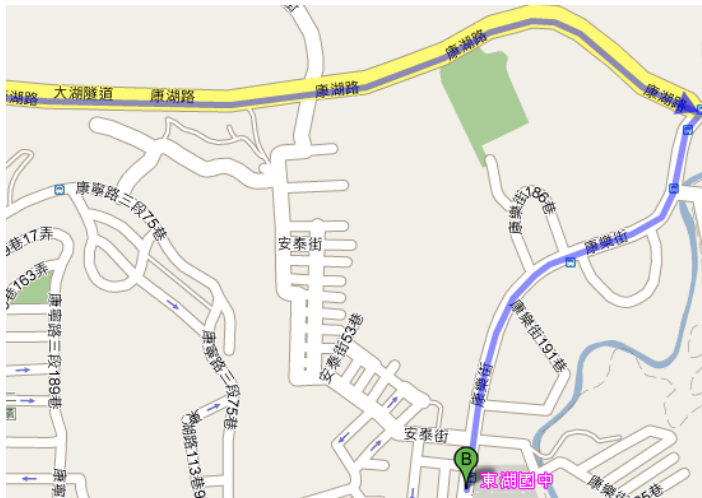

Map of Taipei Municipal Dong-Hu Junior High School

Address : No.131, Kang-Le St., Nei-Hu District, Taipei City

BUS :

1. 281、284、287、287 (Shuttle)、53、630、646、646 (Shuttle)、903、小1、小1 (Shuttle)、Blue12
2. Bus Stop: Dong-Hu Junior High School. Walk toward the school for 3 minutes.

MRT : Nei-Hu line, Dong-Hu Station, Exit 3. Walk along Dong-Hu Rd and Kang-Le St for 10 minutes.

CAR :

Route 1 : From highway #1->Turn left at Kang-Ning Rd. Sec.3->Turn right at Dong-Hu Rd.->Kang-Le St. to Dong-Hu Junior High School

Route 2 : From Ming-Quan E. Rd.->Turn right at Kang-Ning Rd. Sec.3-> Turn left at Dong-Hu Rd.->Kang-Le St. to Dong-Hu Junior High School

Route 3 : From Da-Hu park->Da-Hu tunnel->Kang-Hu Rd.->Turn right at Kang-Le St. to Dong-Hu Junior High School

Route 4 : From Xi-Zhi->Kang-Ning St.-> Turn right at Kang-Le St. to Dong-Hu Junior High School

* Car park is at the opposite side of Dong-Hu Junior High School. Business time: 24 hours. Fee: NTD30 / Hour.